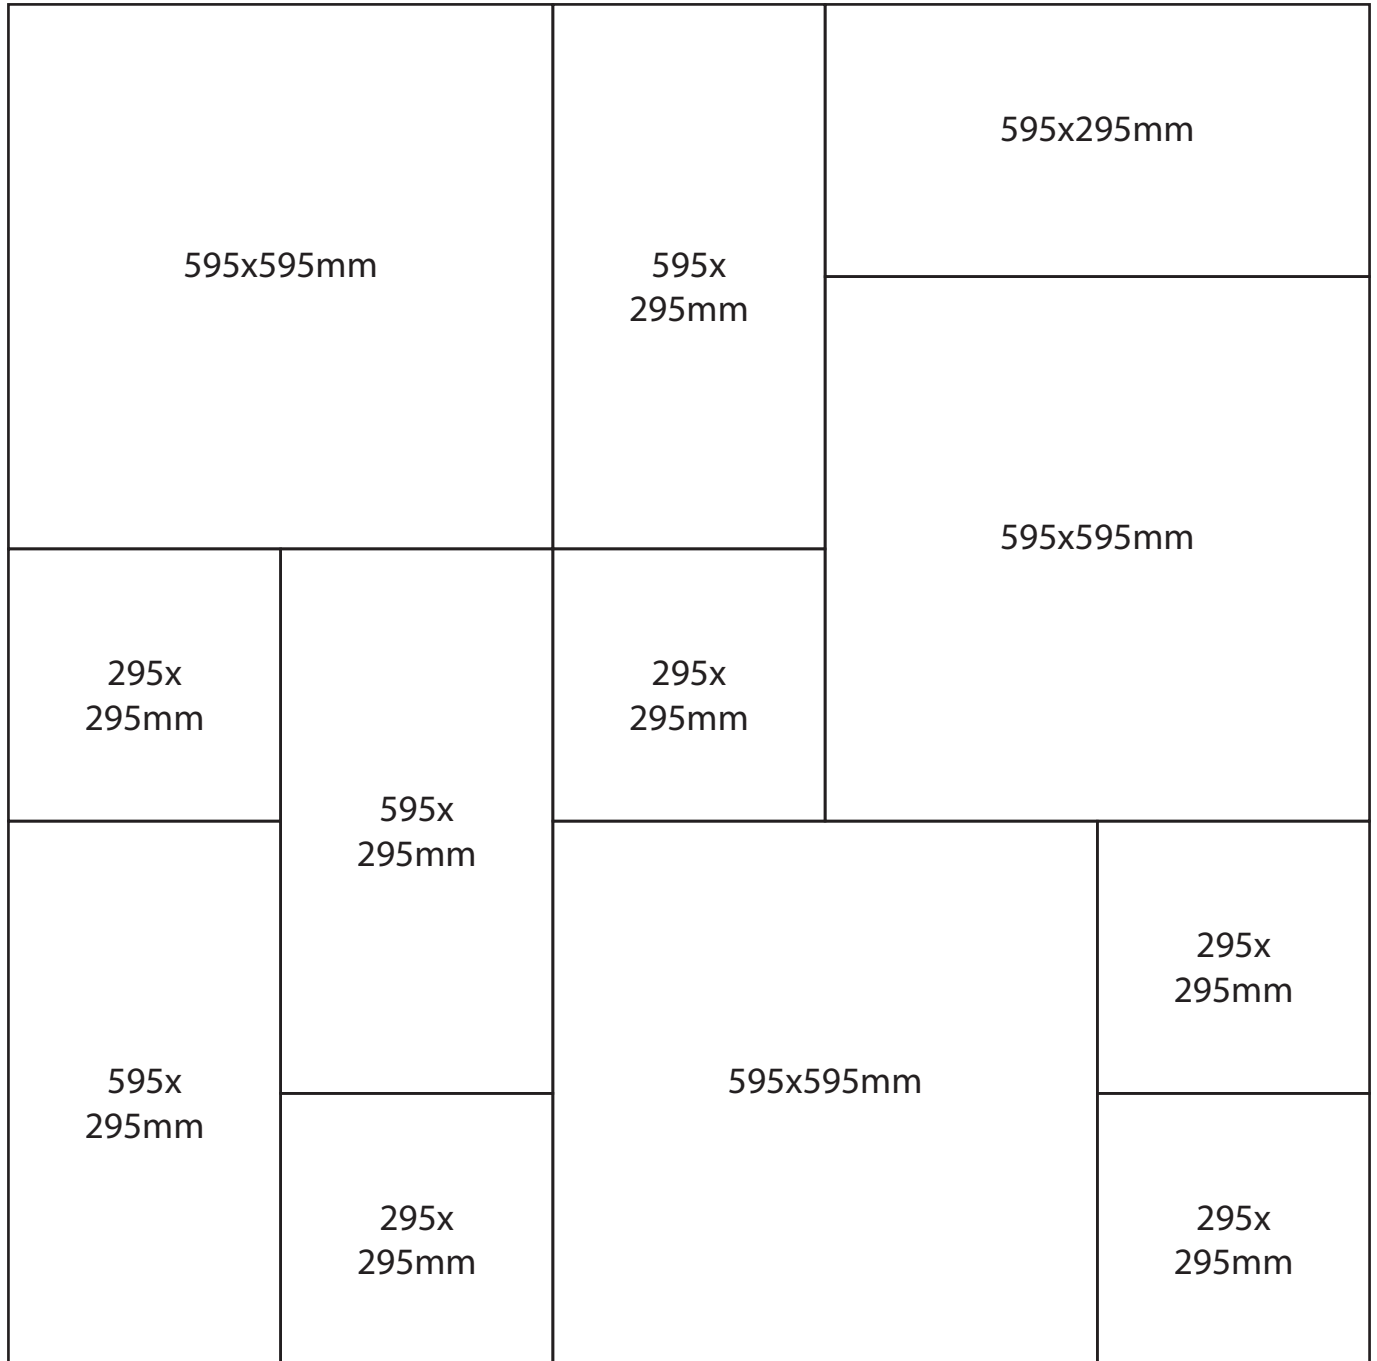

PAVING PATTERNS

Small Ashlar

Your natural stone specialists

www.graniteworks.com.au